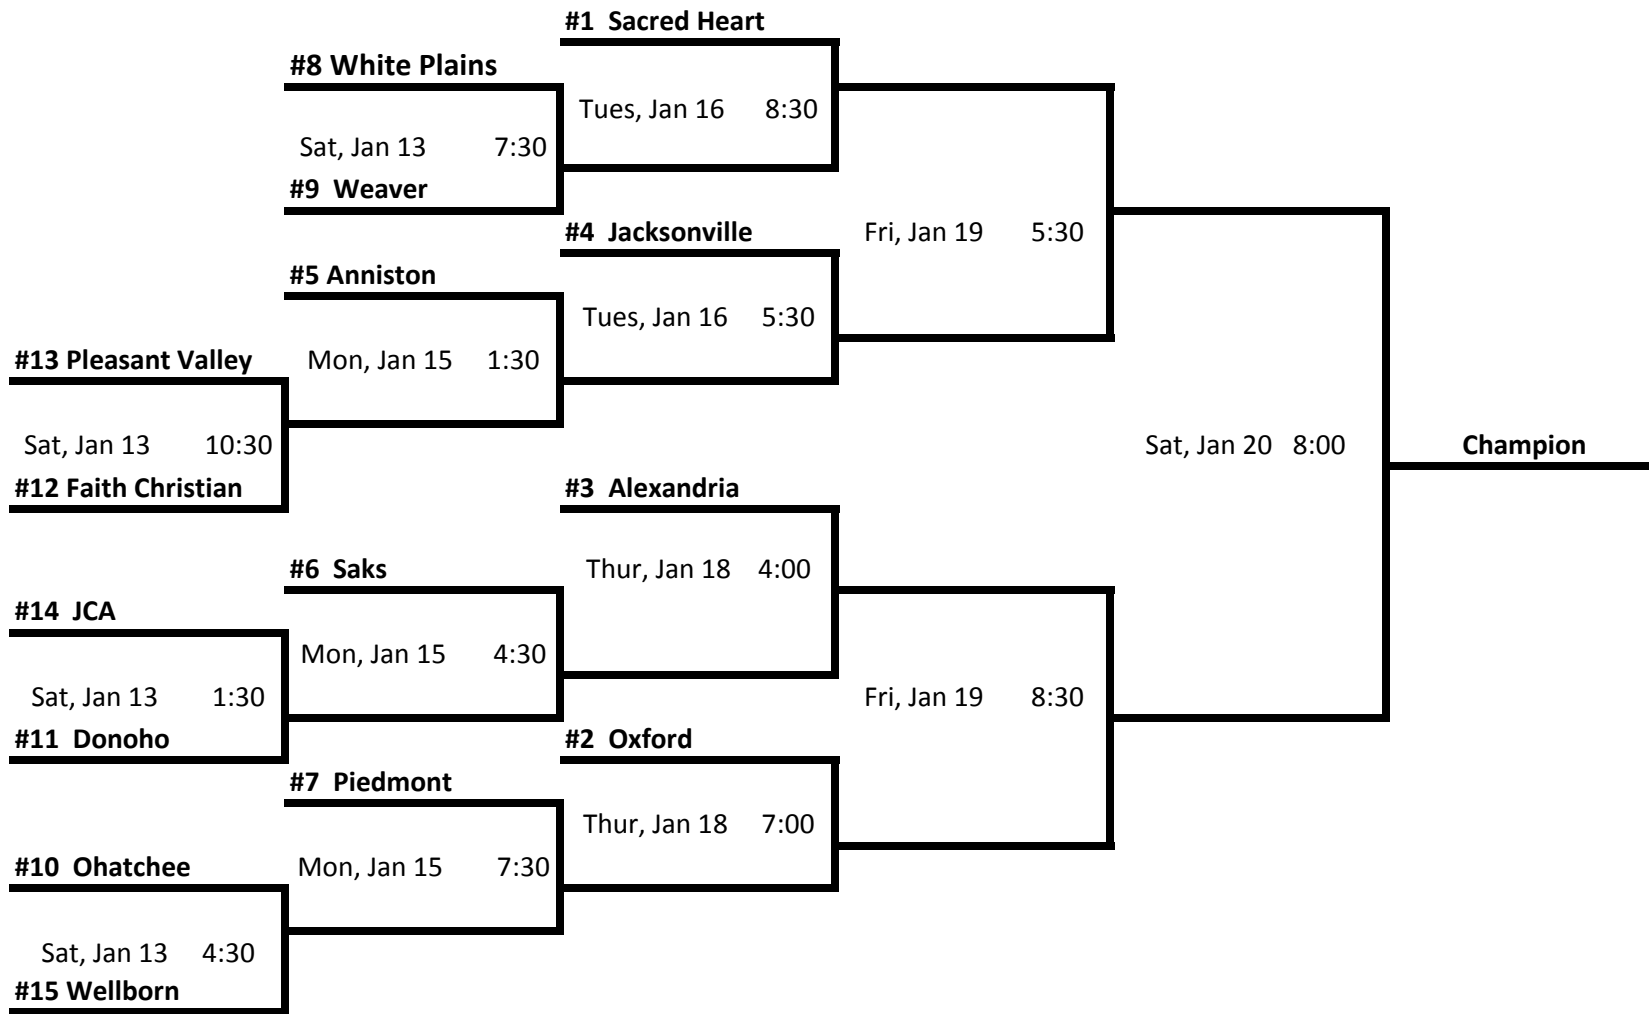

# 2018 Varsity Boys Calhoun County Basketball Tournament

The highest seed team will be home team and will wear white uniforms  
 The lowest seed team will be visiting team and will wear dark uniforms  
 All Games Sat Jan 13 will be played at Oxford High School