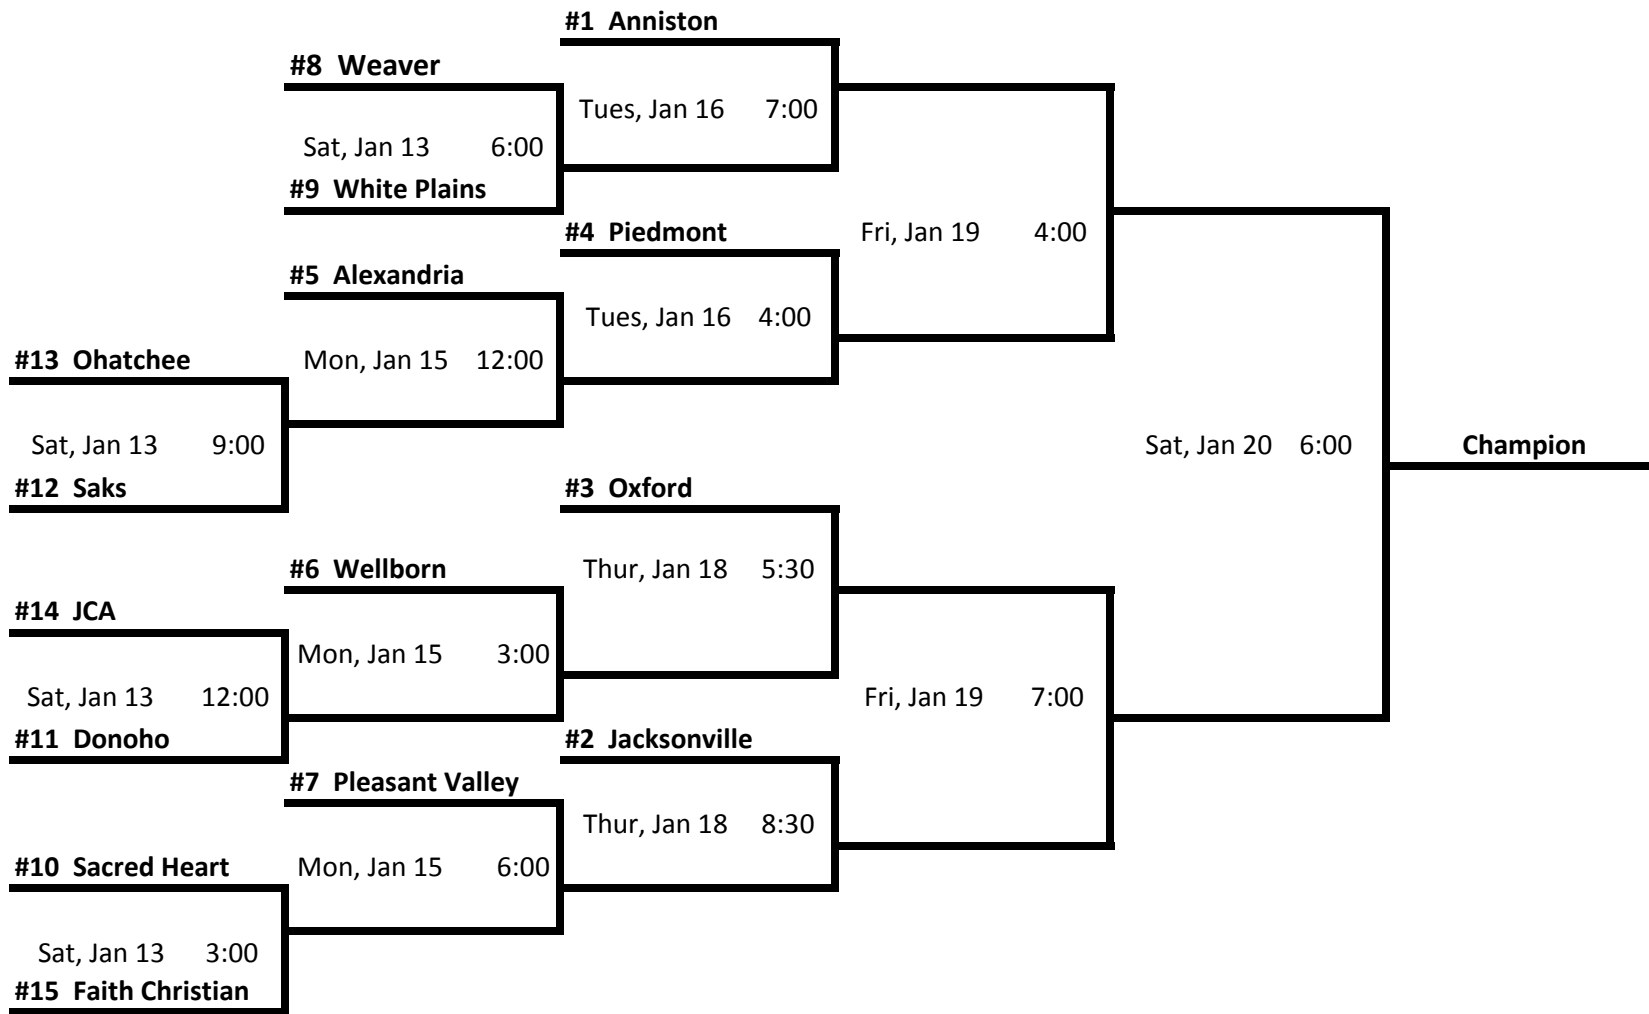

2018 Varsity Girls Calhoun County Basketball Tournament

The highest seed team will be home team and will wear white uniforms
(Jacksonville has no white uniforms, must wear dark each game)
The lowest seed team will be visiting team and will wear dark uniforms
All Games Sat Jan 13 will be played at Oxford High School