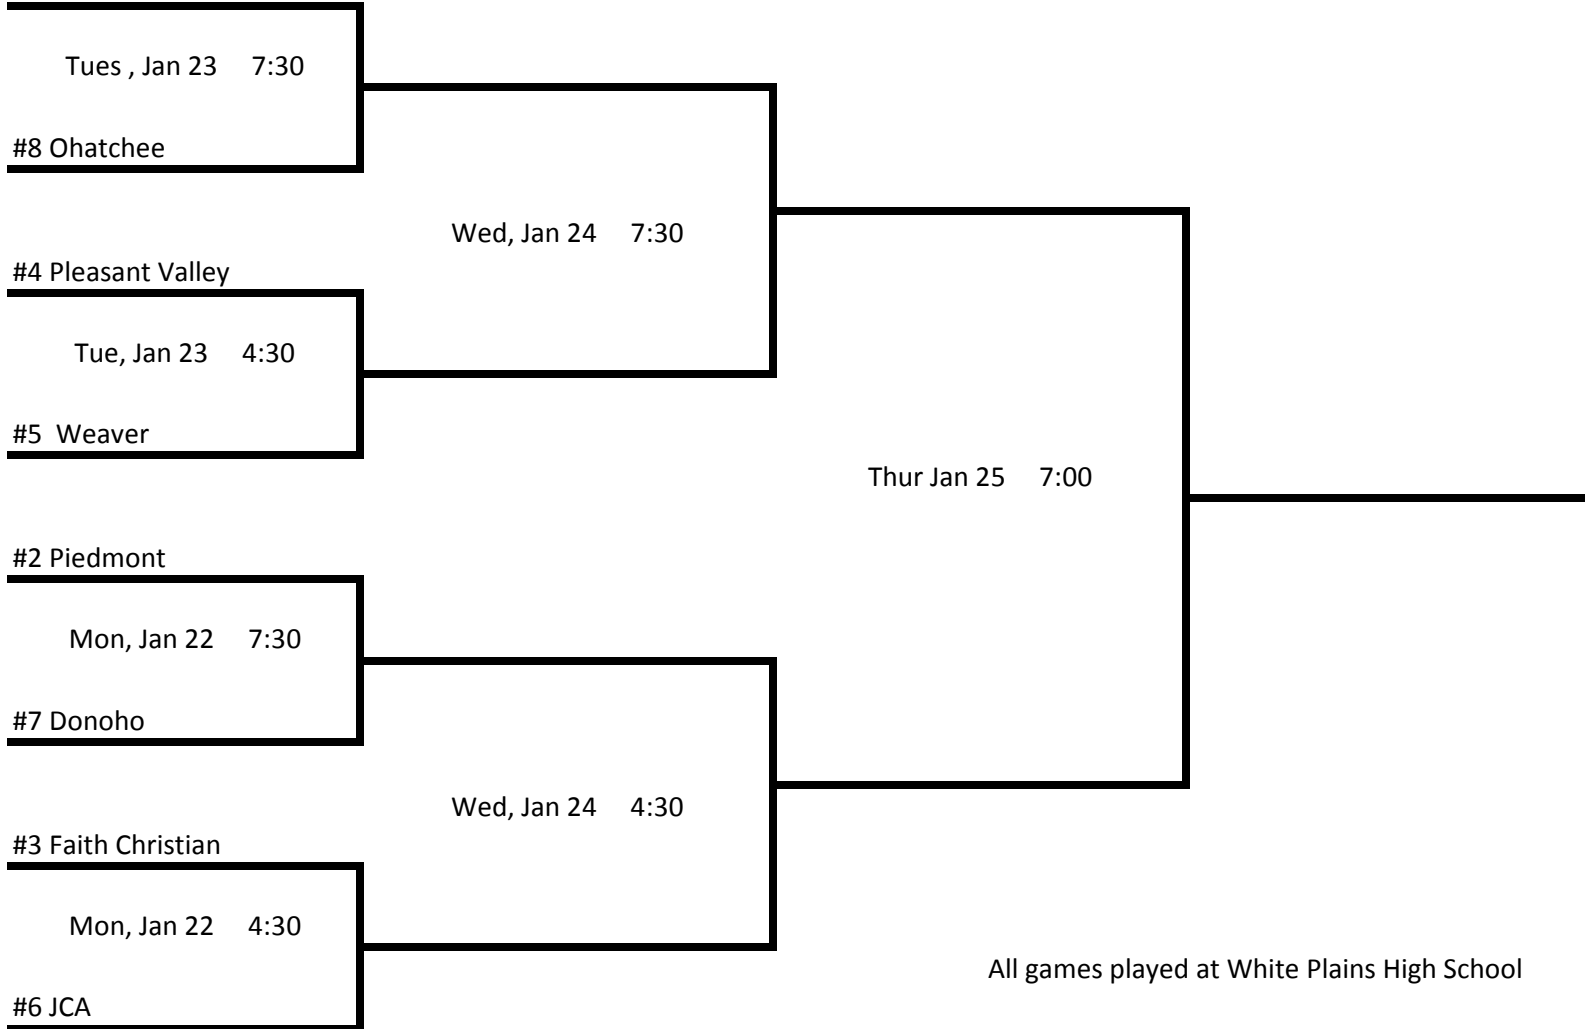

2017-2018 Boys Junior High County Tournament - Small School

January 22 - 25

White Plains High School

The highest seed will be home and wear white

#1 Sacred Heart

Tues , Jan 23 7:30

#8 Ohatchee

#4 Pleasant Valley

Tue, Jan 23 4:30

#5 Weaver

#2 Piedmont

Mon, Jan 22 7:30

#7 Donoho

#3 Faith Christian

Mon, Jan 22 4:30

#6 JCA

Wed, Jan 24 7:30

Thur Jan 25 7:00

Wed, Jan 24 4:30

All games played at White Plains High School